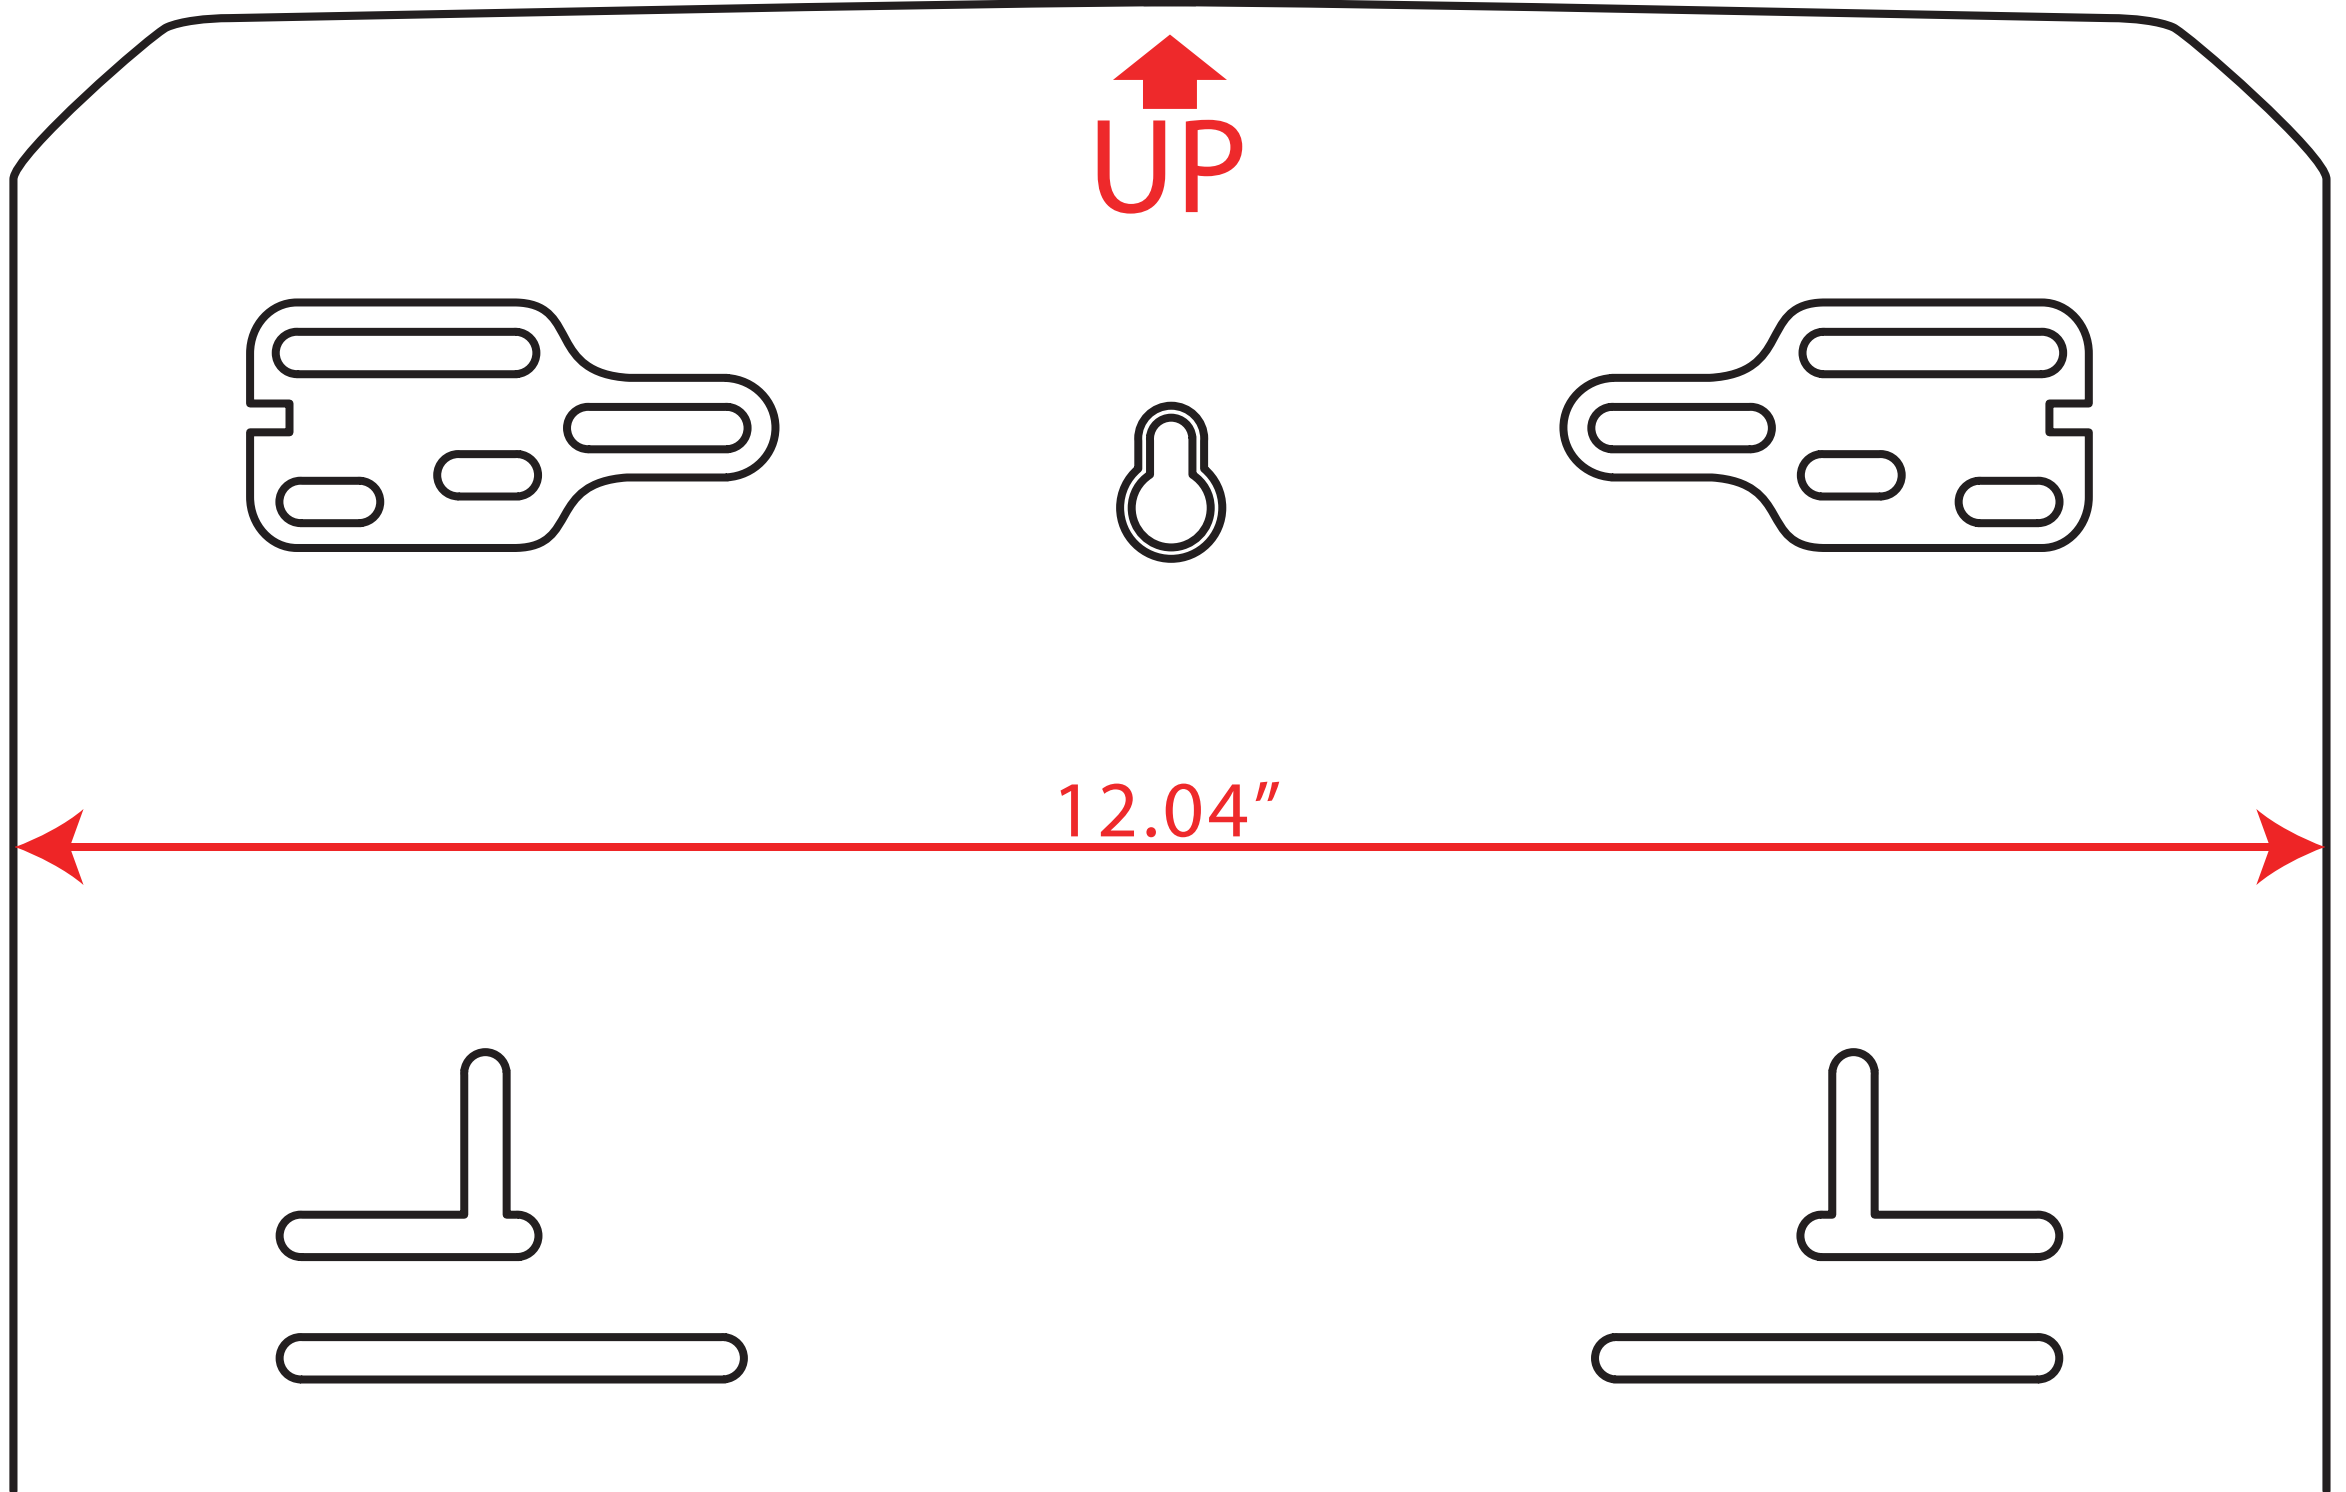

TRANSCEND™

by **VONDREHLE**

DISPENSER MOUNTING TEMPLATE
TRANSCEND™ 8-INCH MECHANICAL ROLL TOWEL DISPENSER