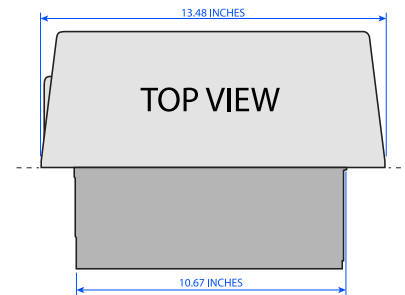

Hands-free - sanitary and hygienic

Fully Programmable

- "Hidden" or "Exposed" mode
- Time delay: 0.5, 1, or 3 seconds
- Towel length: 8, 10, or 12 inches

High Capacity - up to 1,000 feet of toweling

Long Battery Life - 150K cycles on 4 "D" batteries

Stub Roll Feature - to reduce waste and run-outs

LED Refill Indicator - for easy maintenance

*Fits Most Recessed Wall Applications
Requires four "D" batteries - included
Shown with optional stainless steel shroud*

Item #:	R8850E
Brand:	Transcend®
Color:	■ -Stainless Finish

Height:	16.68 inches
Width:	13.48 inches
Depth:	9.34 inches

Units per Case:	1
Cases per Pallet:	72
Case Cube:	1.304
Shipping Weight:	7 lbs.

For use with:

50813BP/NP/TP, 50880B/N/T, T50-BP/NP/TP

VONDREHLE
CORPORATION

INTEGRITY IS OUR
MOST IMPORTANT
ASSET.

T. 800-438-3631
www.vondrehle.com