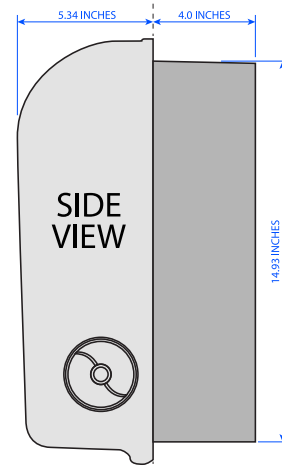

### Controlled-Use Recessed Electronic Roll Towel Dispenser

**Hands-free** - sanitary and hygienic

**Fully Programmable**

- "Hidden" or "Exposed" mode
- Time delay: 0.5, 1, or 3 seconds
- Towel length: 8, 10, or 12 inches

*Fits Most Recessed Wall Applications  
Requires four "D" batteries - included  
Shown with optional stainless steel shroud*

Item #:	R8850E
Brand:	Transcend®
Color:	■ -Stainless Finish

Height:	16.68 inches
Width:	13.48 inches
Depth:	9.34 inches